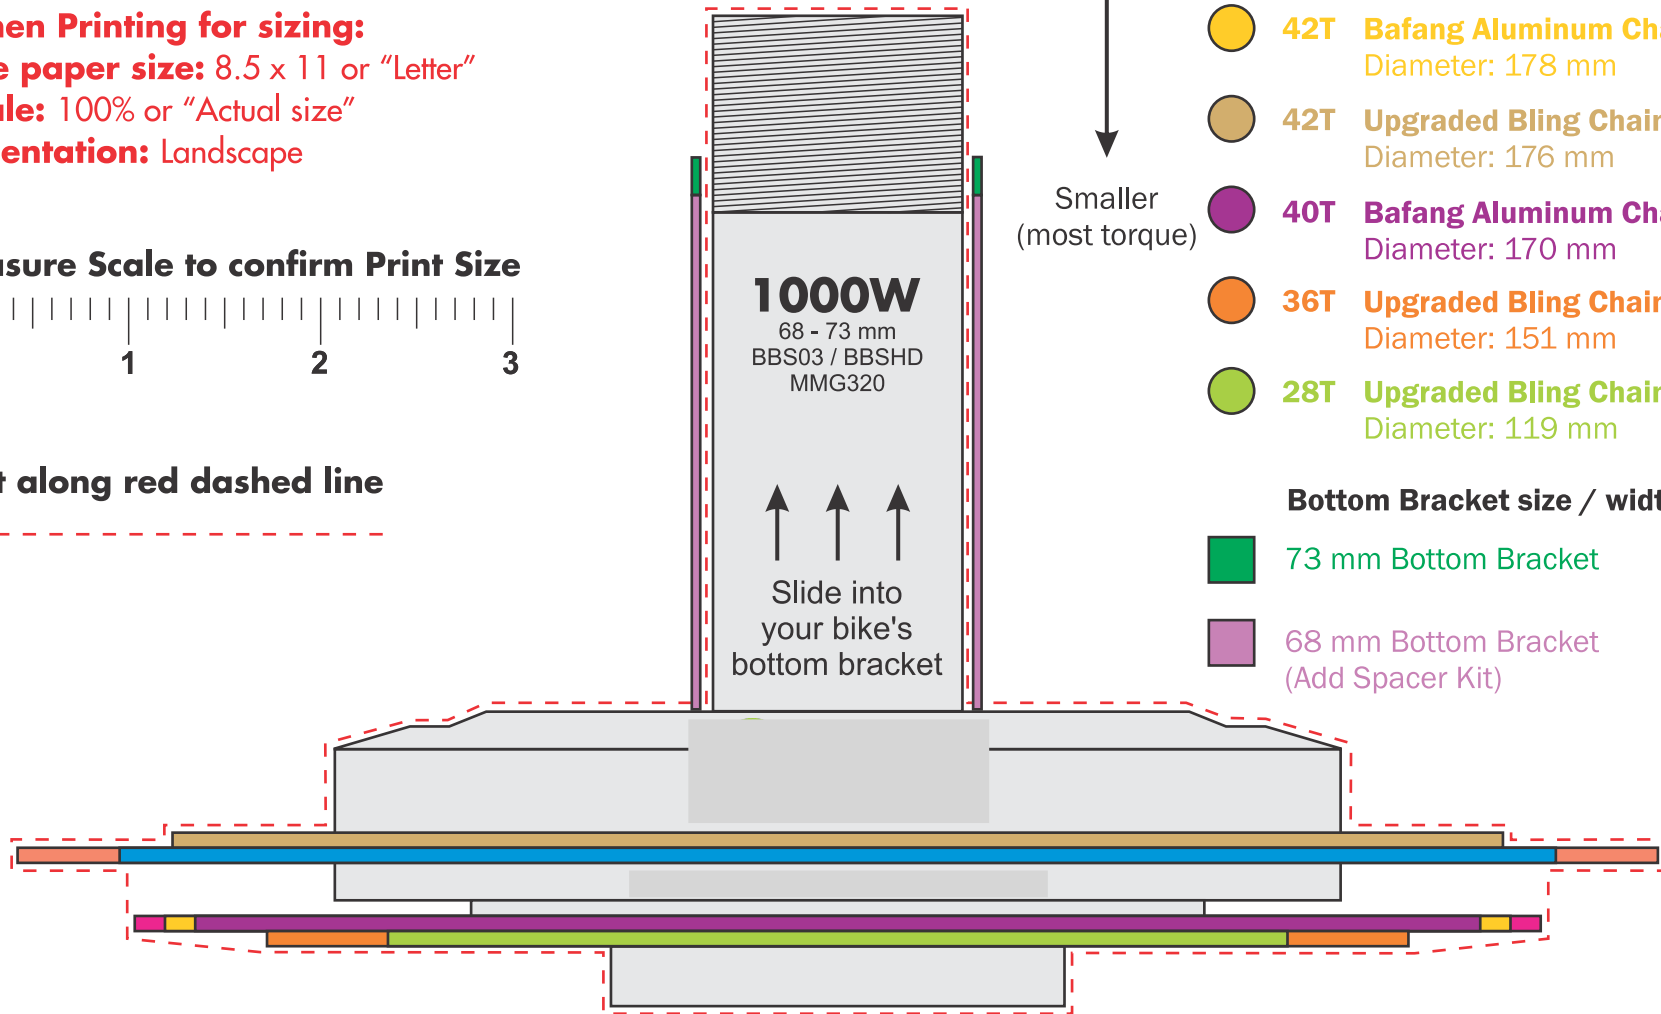

When Printing for sizing:
Use paper size: 8.5 x 11 or "Letter"
Scale: 100% or "Actual size"
Orientation: Landscape

Measure Scale to confirm Print Size

Cut along red dashed line

Chaining Size
Larger
(most speed)

52T Upgraded Bling Chaining
Diameter: 217 mm

46T Stock Bafang Chaining
Diameter: 190 mm

44T Bafang Aluminum Chaining
Diameter: 186 mm

42T Bafang Aluminum Chaining
Diameter: 178 mm

42T Upgraded Bling Chaining
Diameter: 176 mm

40T Bafang Aluminum Chaining
Diameter: 170 mm

36T Upgraded Bling Chaining
Diameter: 151 mm

28T Upgraded Bling Chaining
Diameter: 119 mm

Smaller
(most torque)

Bottom Bracket size / width

73 mm Bottom Bracket

68 mm Bottom Bracket
(Add Spacer Kit)